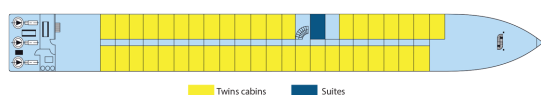

MS Seine Princess

4 anchors - Seine River - 67 cabins

MS Seine Princess

MS Seine Princess sails on the Seine River.

Interior design

Cabins

- Main deck 2 adjustable twin beds 15 m²
- MAIN DECK 2 SINGLE BEDS SUITE 20 m²
- Main deck 4 beds 18 m²
- Upper deck 2 adjustable twin beds 15 m²

Decks and technical details

MAIN DECK 43 cabins

Twins cabins Suites

Year Built : 2002
Year Renovated : 2010
Guest capacity : 138
Number of cabins : 67
Width : 11.40
Length : 110
Number of decks : 2
Cabins outside