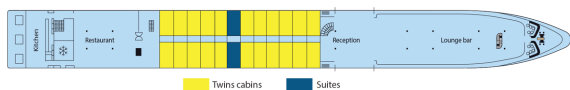

MS Seine Princess

4 anchors - Seine River - 67 cabins

MS Seine Princess

MS Seine Princess sails on the Seine River.

Interior design

Cabins

- Main deck 2 adjustable twin beds 15 m²
- MAIN DECK 2 SINGLE BEDS SUITE 20 m²
- Main deck 4 beds 18 m²
- Upper deck 2 adjustable twin beds 15 m²

Decks and technical details

MAIN DECK 43 cabins

Twins cabins Suites

Year Built : 2002
Year Renovated : 2010
Guest capacity : 138
Number of cabins : 67
Width : 11.40
Length : 110
Number of decks : 2
Cabins outside

UPPER DECK 24 cabins

Twins cabins Suites

SUN DECK

UPPER DECK : RESTAURANT - RECEPTION DESK - LOUNGE BAR WITH DANCEFLOOR

SUN DECK : FITNESS - SUN DECK