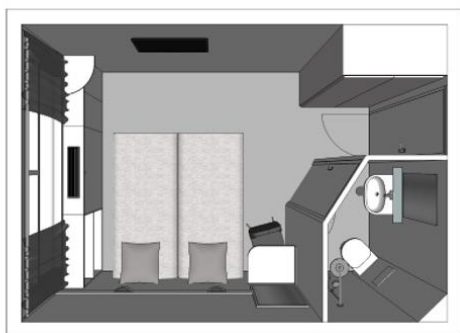

MS Seine Princess

4 anchors - Seine River - 67 cabins

MS Seine Princess

MS Seine Princess sails on the Seine River.

Interior design

Cabins

- Main deck 2 adjustable twin beds 15 m²
- MAIN DECK 2 SINGLE BEDS SUITE 20 m²
- Main deck 4 beds 18 m²
- Upper deck 2 adjustable twin beds 15 m²

Cabins equipments

- TV
- Telephone (for internal calls only)
- Bathroom with shower and toilet
- Towels
- Safe
- Independent air-conditioning
- Electricity 220V
- Wi-Fi

Please note that there is no laundry service on board the ship.

Decks and technical details

MAIN DECK 43 cabins

Twins cabins Suites

Year Built : 2002
Year Renovated : 2010
Guest capacity : 138
Number of cabins : 67
Width : 11.40
Length : 110
Number of decks : 2
Cabins outside

UPPER DECK 24 cabins

Twins cabins Suites

SUN DECK

UPPER DECK : RESTAURANT - RECEPTION DESK - LOUNGE BAR WITH DANCEFLOOR

SUN DECK : FITNESS - SUN DECK